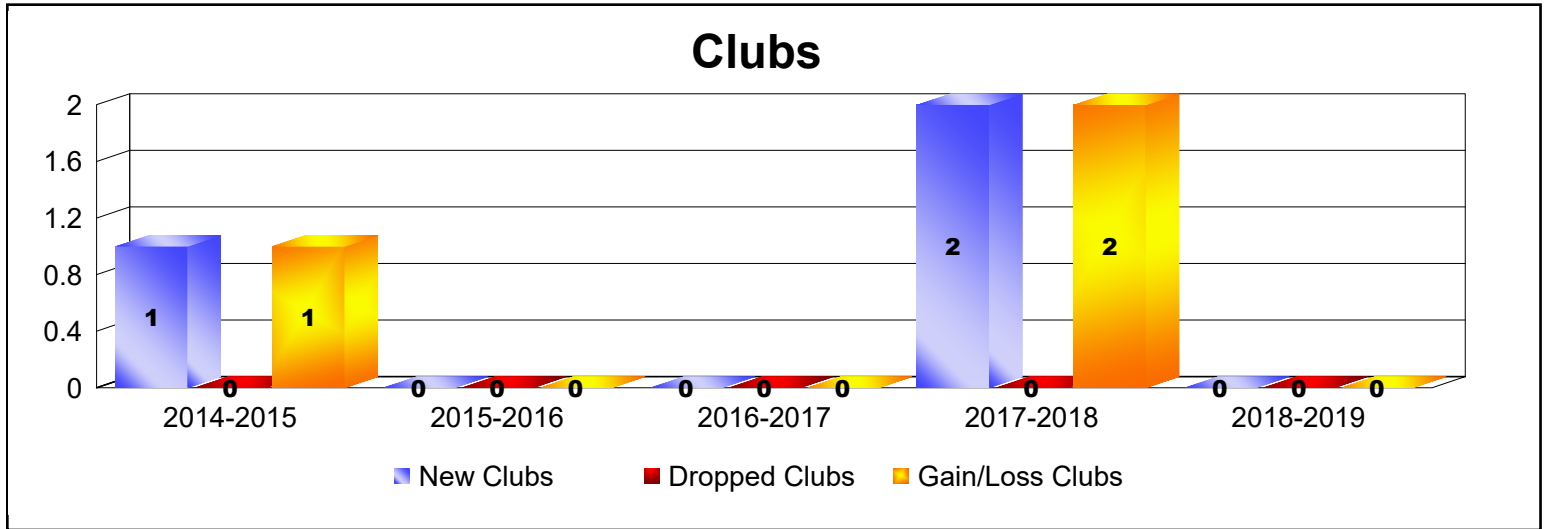

Year	New Clubs	Dropped Clubs	Gain/ Loss Clubs	New Members	Charter Members	Reinstate Members	Transfer Members	Total Member Added	Total Members Dropped	Gain/ Loss Members
2014-2015	1	0	1	60	21	0	4	85	-73	12
2015-2016	0	0	0	56	0	2	1	59	-78	-19
2016-2017	0	0	0	46	1	0	5	52	-49	3
2017-2018	2	0	2	47	47	3	2	99	-63	36
2018-2019	0	0	0	30	0	5	1	36	-56	-20
Average	1	0	1	48	14	2	3	66	-64	2

Year	New Clubs	Dropped Clubs	Gain/ Loss Clubs	New Members	Charter Members	Reinstate Members	Transfer Members	Total Member Added	Total Members Dropped	Gain/ Loss Members
2014-2015	1	0	1	52	30	2	4	88	-101	-13
2015-2016	1	0	1	30	21	12	4	67	-126	-59
2016-2017	0	0	0	70	2	2	0	74	-74	0
2017-2018	2	0	2	79	55	2	10	146	-81	65
2018-2019	1	-2	-1	58	23	2	3	86	-77	9
Average	1	0	1	58	26	4	4	92	-92	0