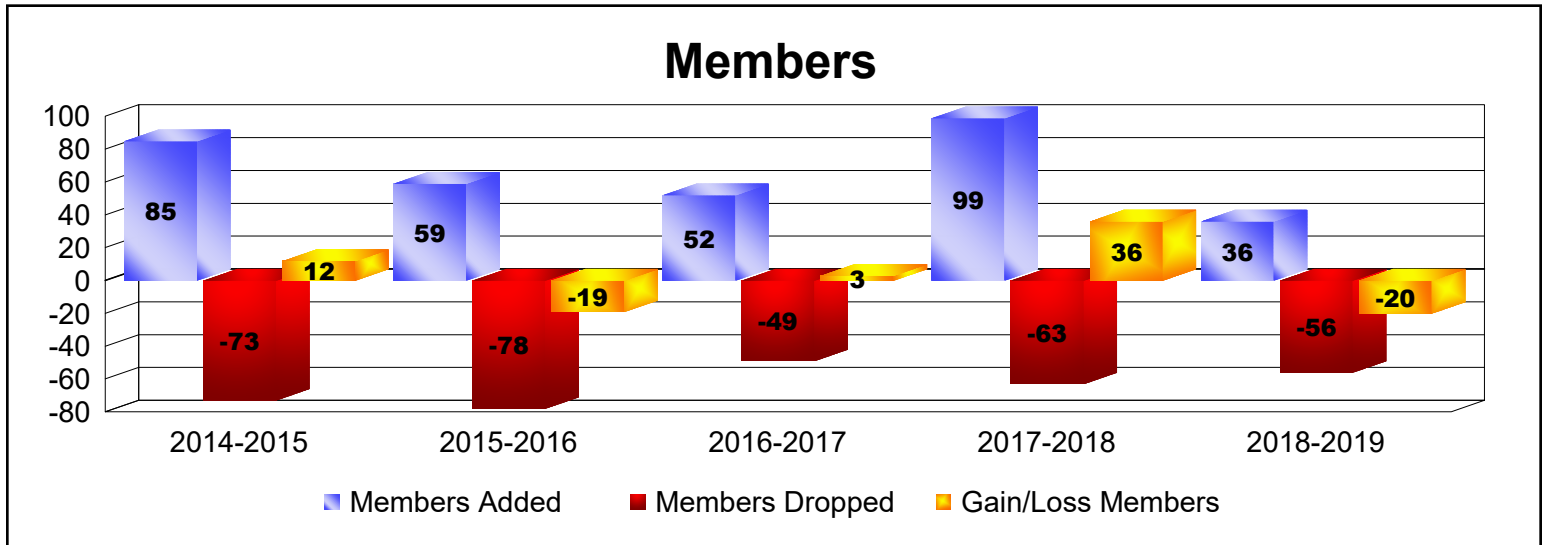

Year	New Clubs	Dropped Clubs	Gain/ Loss Clubs	New Members	Charter Members	Reinstate Members	Transfer Members	Total Member Added	Total Members Dropped	Gain/ Loss Members
2014-2015	1	0	1	60	21	0	4	85	-73	12
2015-2016	0	0	0	56	0	2	1	59	-78	-19
2016-2017	0	0	0	46	1	0	5	52	-49	3
2017-2018	2	0	2	47	47	3	2	99	-63	36
2018-2019	0	0	0	30	0	5	1	36	-56	-20
Average	1	0	1	48	14	2	3	66	-64	2

Year	New Clubs	Dropped Clubs	Gain/ Loss Clubs	New Members	Charter Members	Reinstate Members	Transfer Members	Total Member Added	Total Members Dropped	Gain/ Loss Members
2014-2015	1	0	1	52	30	2	4	88	-101	-13
2015-2016	1	0	1	30	21	12	4	67	-126	-59
2016-2017	0	0	0	70	2	2	0	74	-74	0
2017-2018	2	0	2	79	55	2	10	146	-81	65
2018-2019	1	-2	-1	58	23	2	3	86	-77	9
Average	1	0	1	58	26	4	4	92	-92	0