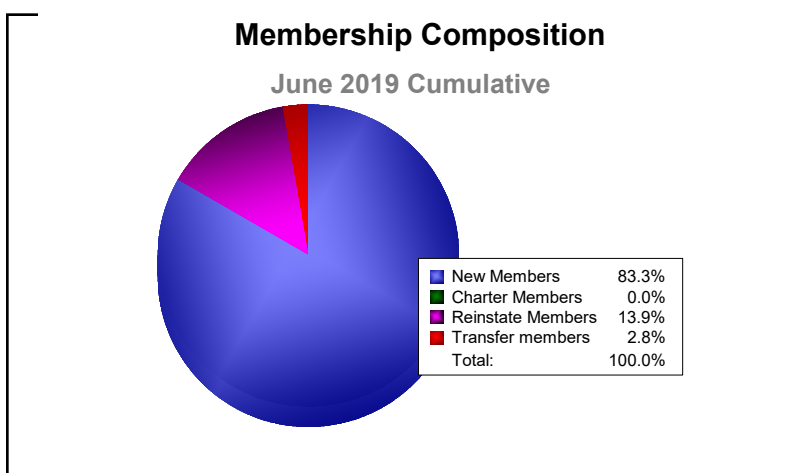

Year	New Clubs	Dropped Clubs	Gain/ Loss Clubs	New Members	Charter Members	Reinstate Members	Transfer Members	Total Member Added	Total Members Dropped	Gain/ Loss Members
2014-2015	1	0	1	60	21	0	4	85	-73	12
2015-2016	0	0	0	56	0	2	1	59	-78	-19
2016-2017	0	0	0	46	1	0	5	52	-49	3
2017-2018	2	0	2	47	47	3	2	99	-63	36
2018-2019	0	0	0	30	0	5	1	36	-56	-20
Average	1	0	1	48	14	2	3	66	-64	2

Year	New Clubs	Dropped Clubs	Gain/ Loss Clubs	New Members	Charter Members	Reinstate Members	Transfer Members	Total Member Added	Total Members Dropped	Gain/ Loss Members
2014-2015	1	0	1	52	30	2	4	88	-101	-13
2015-2016	1	0	1	30	21	12	4	67	-126	-59
2016-2017	0	0	0	70	2	2	0	74	-74	0
2017-2018	2	0	2	79	55	2	10	146	-81	65
2018-2019	1	-2	-1	58	23	2	3	86	-77	9
Average	1	0	1	58	26	4	4	92	-92	0