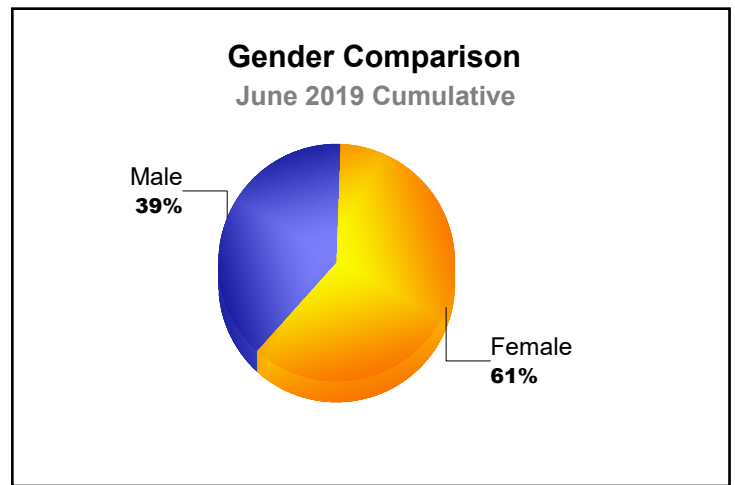

Year	New Clubs	Dropped Clubs	Gain/ Loss Clubs	New Members	Charter Members	Reinstate Members	Transfer Members	Total Member Added	Total Members Dropped	Gain/ Loss Members
2014-2015	1	0	1	60	21	0	4	85	-73	12
2015-2016	0	0	0	56	0	2	1	59	-78	-19
2016-2017	0	0	0	46	1	0	5	52	-49	3
2017-2018	2	0	2	47	47	3	2	99	-63	36
2018-2019	0	0	0	30	0	5	1	36	-56	-20
Average	1	0	1	48	14	2	3	66	-64	2